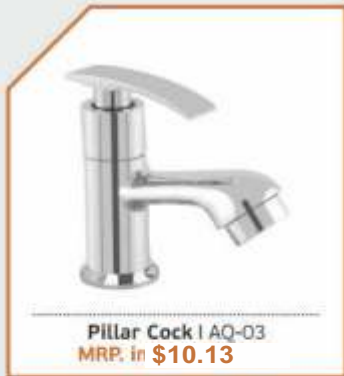

AQUA COLLECTION

Quarter Turn 15mm Cartridge | Without Flange

- QUALITY CONTROL
  APPROVED
- PERFECT WATER
  FLOW
- SUITABLE FOR
  HOT & COLD WATER
- LOW
  MAINTENANCE
- SAVE WATER
  SAVE LIFE